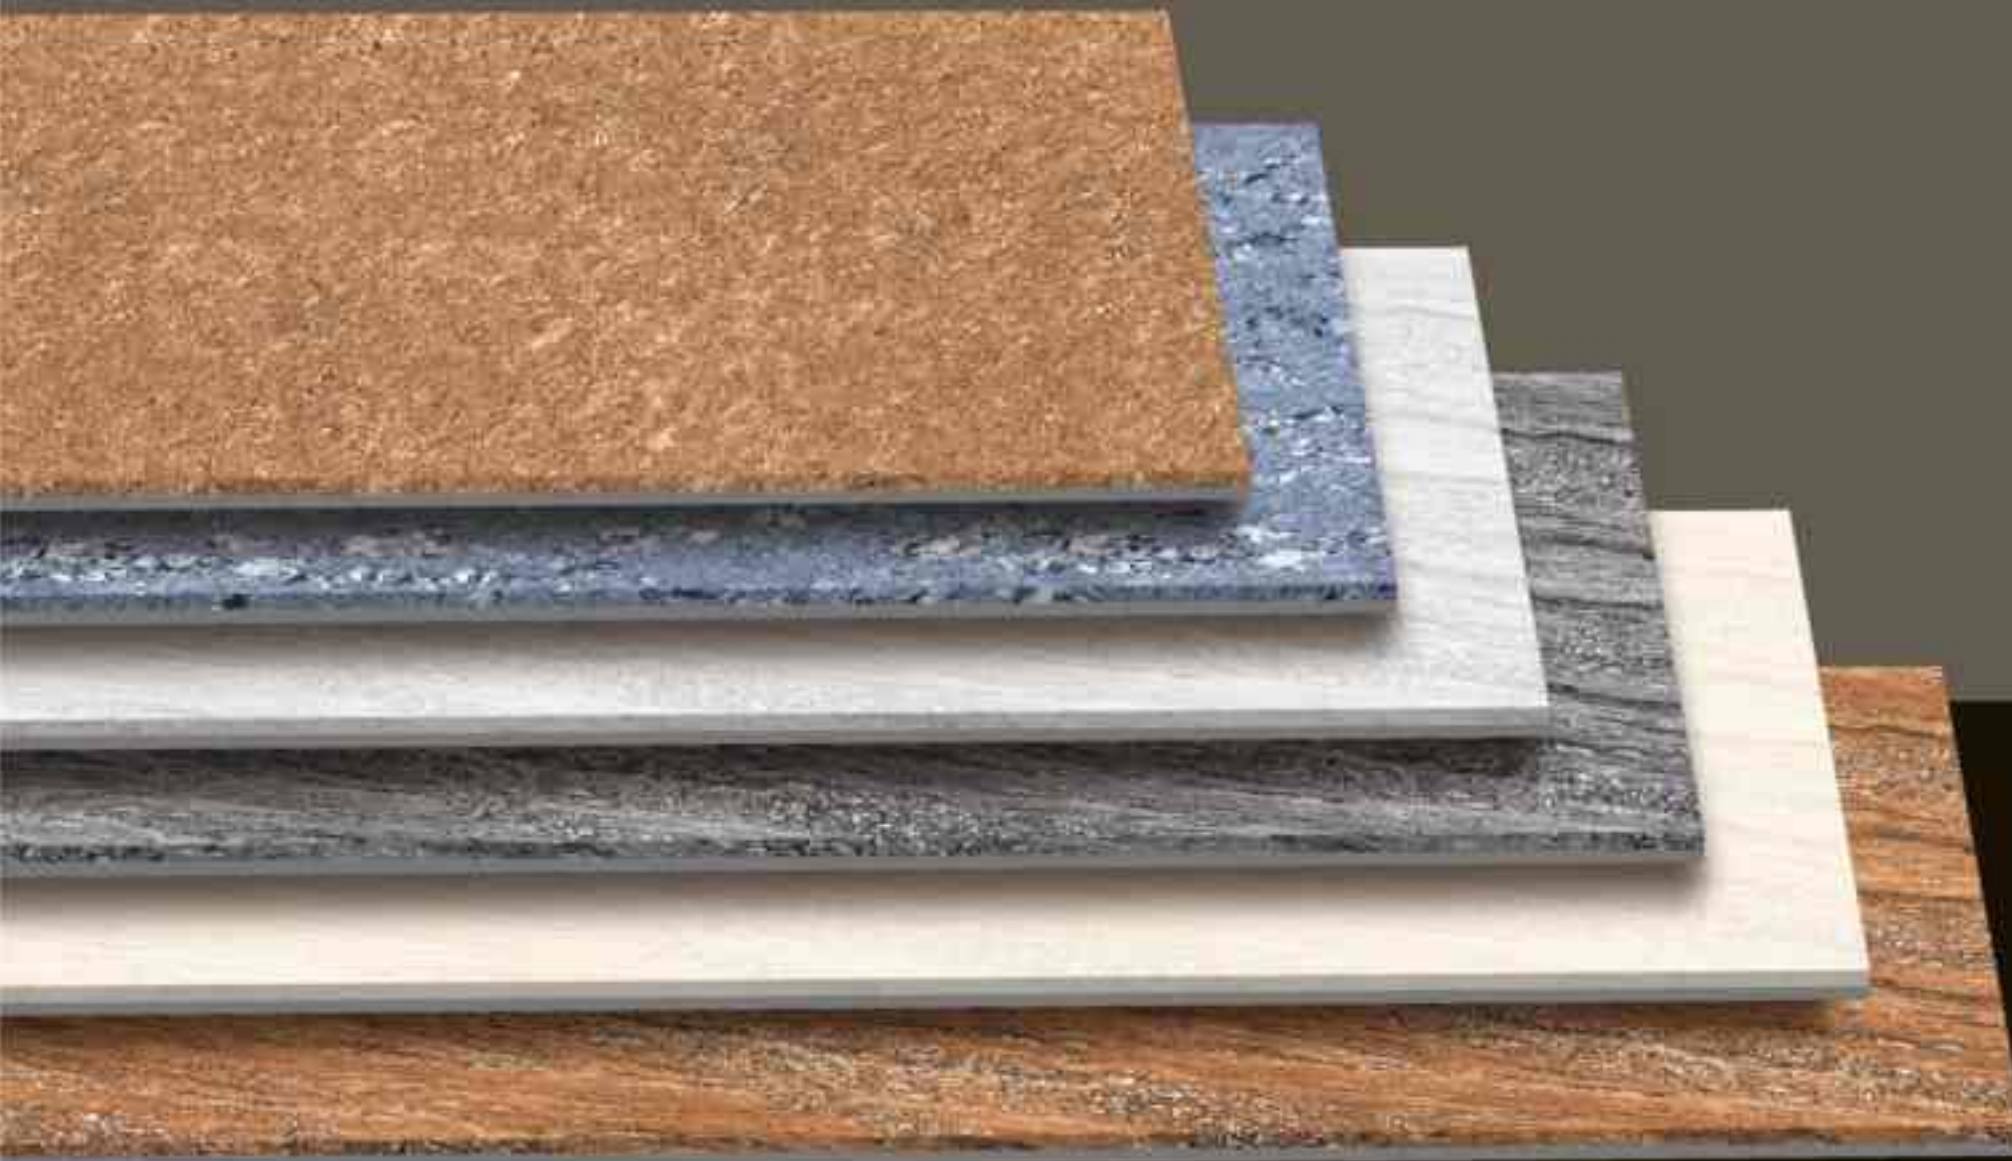

2022/23

DOUBLE CHARGE COLLECTION

60x120cm / Glossy

DOUBLE CHARGE

600x1200mm
Glossy Surface

The traces left by the passage of time and daily life create an authentic connection between the architecture of a space and its history. Inspired by the aesthetics of decaying plaster, the Polished surface tile collection that brings together memories of past times and contemporary stylistic trends.

FINISH :
Polished Surface

**DOUBLE
CHARGE**

FANAL RIVER BROWN

INFORMATION

AVAILABLE SIZE :
600x1200mm
(2'x4')

FINISH :
Polished Surface

PIETROSA BROWN

INFORMATION

AVAILABLE SIZE :
600x1200mm
(2'x4')

FINISH :
Polished Surface

PIETROSA WHITE

INFORMATION

AVAILABLE SIZE :
600x1200mm
(2'x4')

FINISH :
Polished Surface

PIETROSA BLUE

INFORMATION